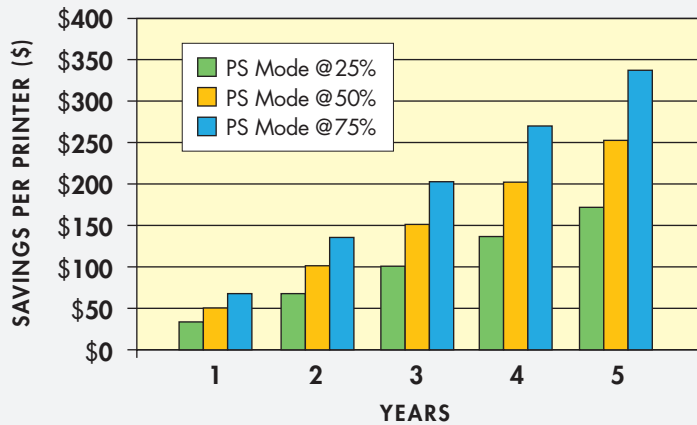

Reduce paper and energy costs with Epson's TM-T88V!

COST SAVINGS FOR TM-T88V PRINTER USING PAPER-SAVING MODES

A TM-T88V printer using the 75% paper-saving mode provides cost savings of more than $300 over a 5 year period. For a user with 1000 printers, the cost savings would be well over $300,000!